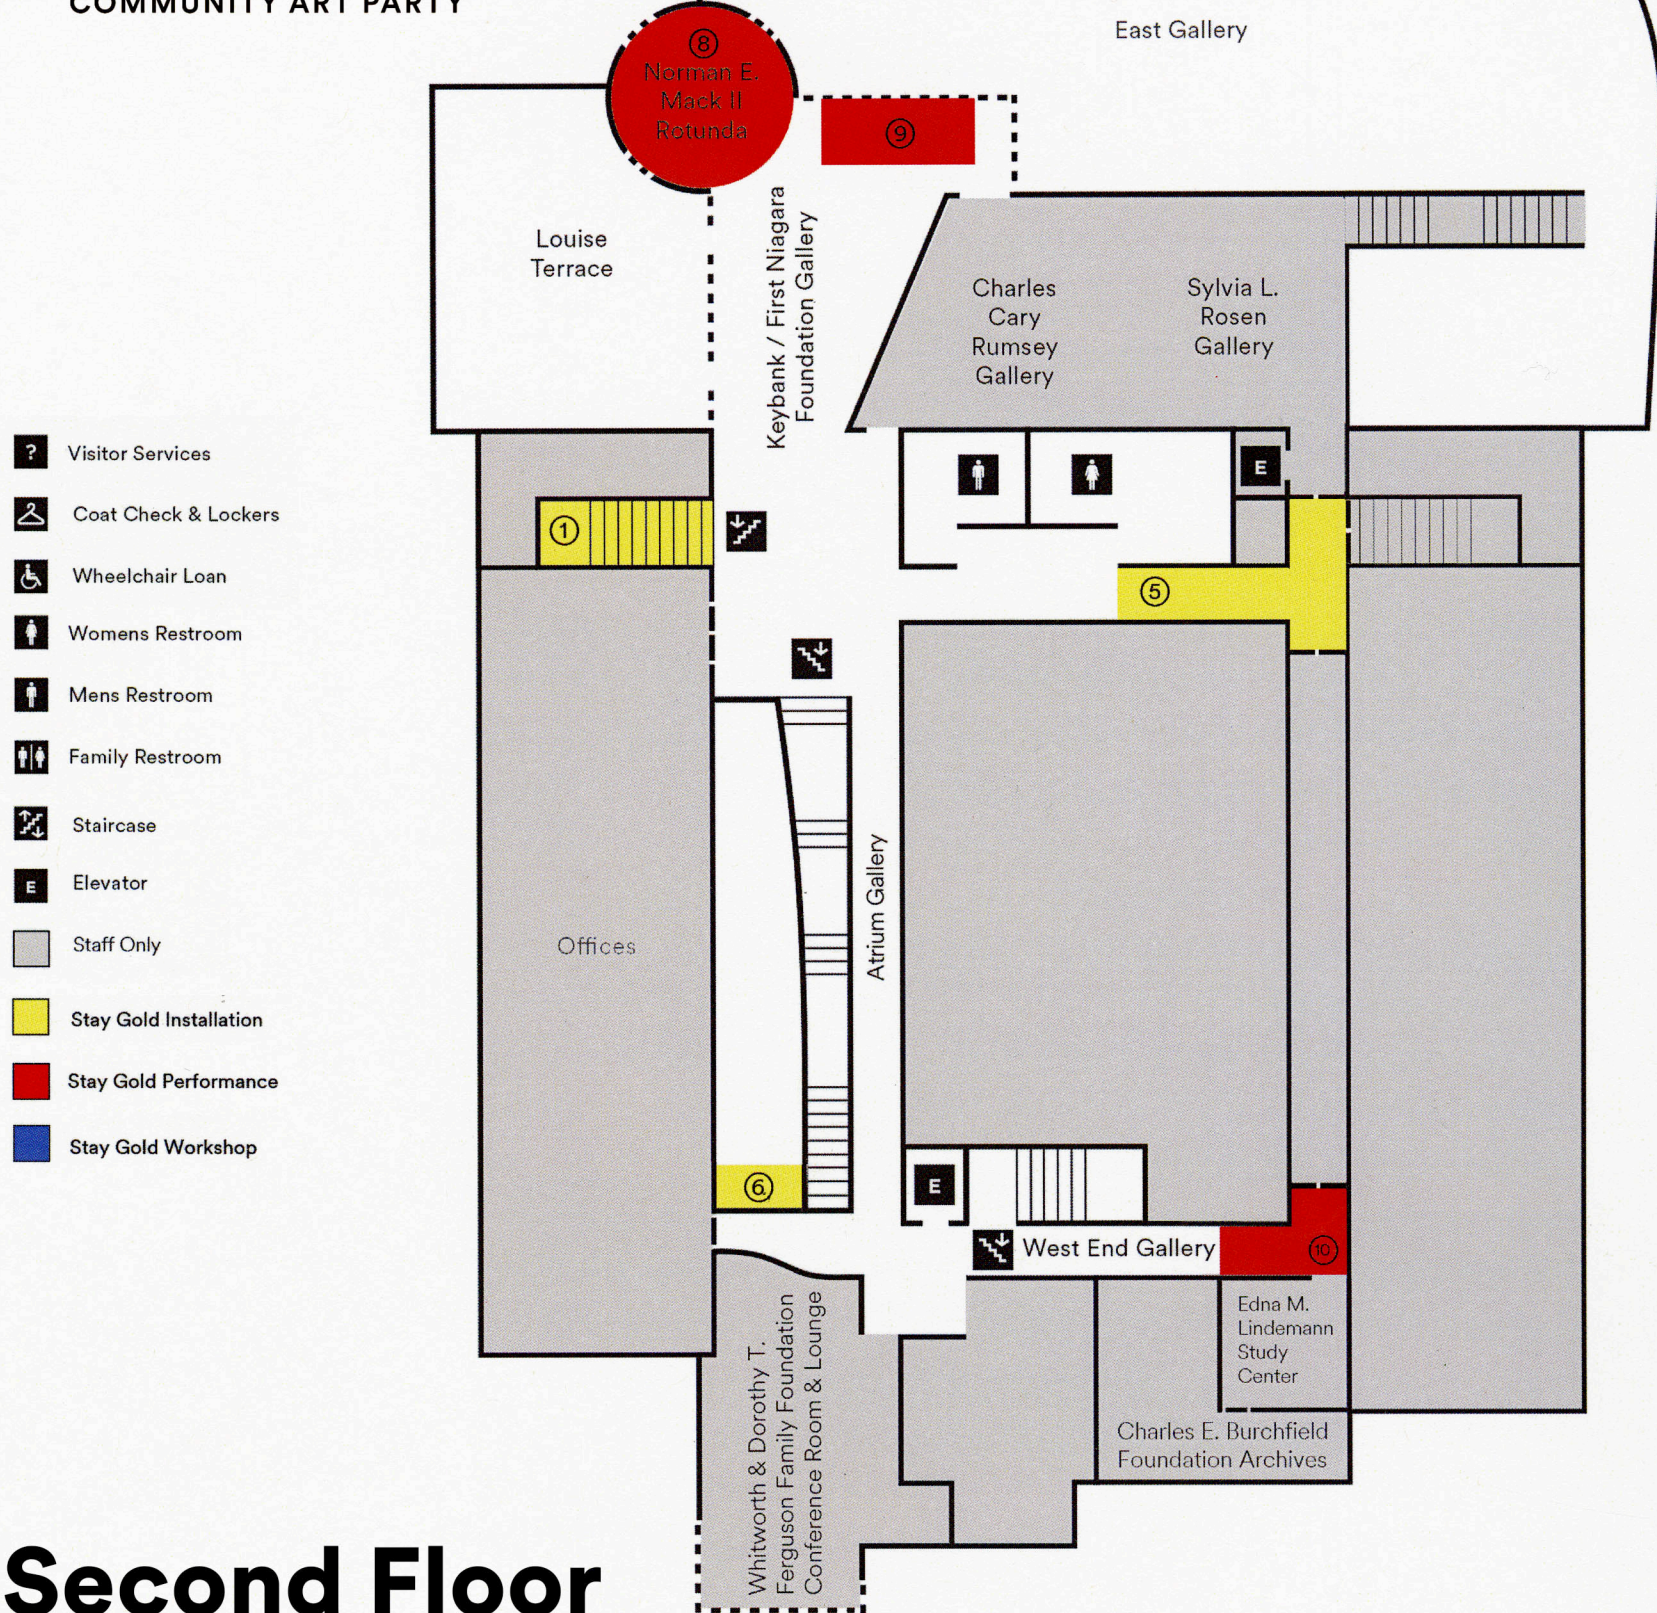

STAY GOLD

COMMUNITY ART PARTY

First Floor

Entrance

Parking

- | | |
|------------------|---|
| ① Othergirl | ⑥ Olivia Long |
| ② Joel Ogden | ⑦ Tia Brown |
| ③ Legba Graphics | ⑧ B.flo-Girls with DJ Optimus Prime |
| ④ ColePawlowski | ⑨ Tiny the Dream / Patchwork / BeNd Duo |
| ⑤ AlyssaCapri | ⑩ A.I. The Anomaly and Carolinah Blu |

**Burchfield
Penney
Art Center**

at Buffalo State University

STAY GOLD

COMMUNITY ART PARTY

Second Floor

- | | |
|------------------|---|
| ① Othergirl | ⑥ Olivia Long |
| ② Joel Ogden | ⑦ Tia Brown |
| ③ Legba Graphics | ⑧ B.flo-Girls with DJ Optimus Prime |
| ④ ColePawlowski | ⑨ Tiny the Dream / Patchwork / BeNd Duo |
| ⑤ Alyssa Capri | ⑩ A.I. The Anomaly and Carolinah Blu |