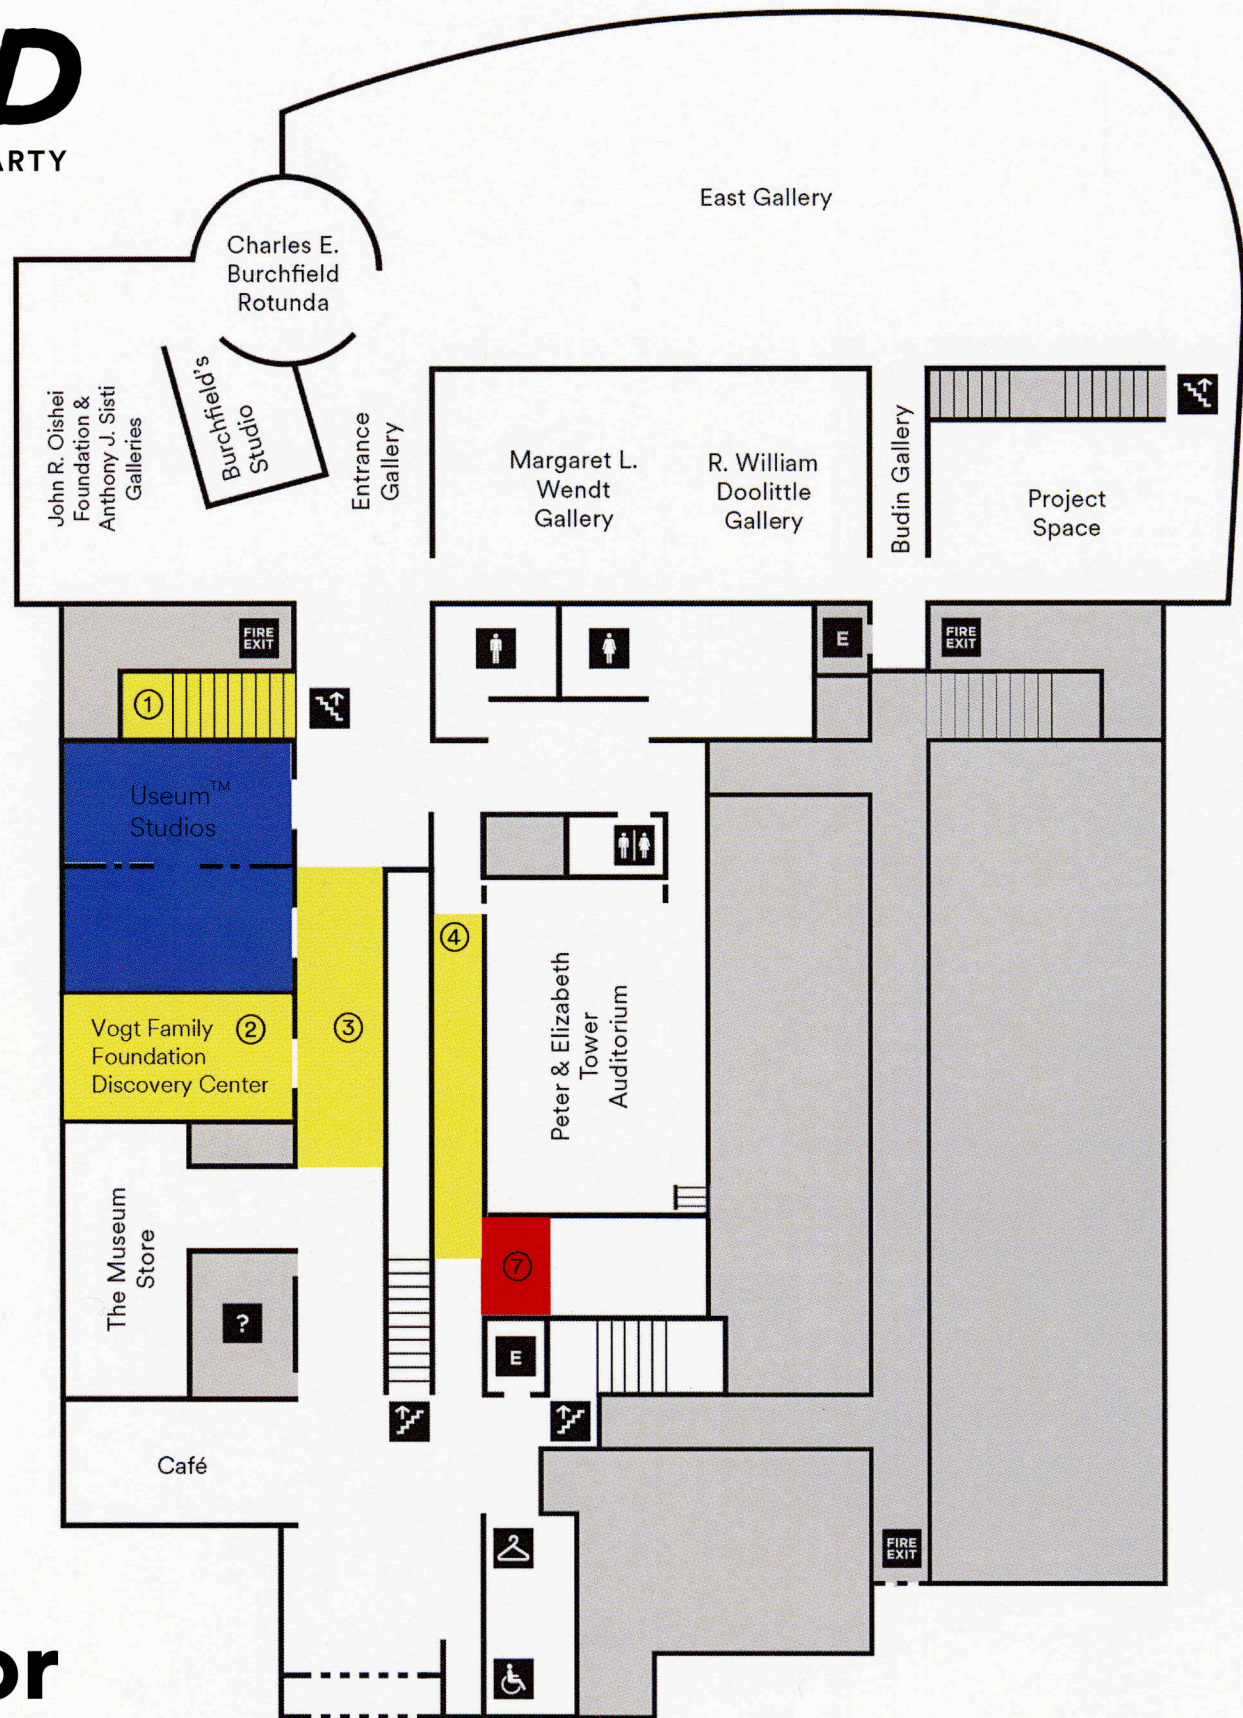

STAY GOLD

COMMUNITY ART PARTY

First Floor

Entrance

Parking

- | | |
|------------------|---|
| ① Othergirl | ⑥ Olivia Long |
| ② Joel Ogden | ⑦ Tia Brown |
| ③ Legba Graphics | ⑧ B.flo-Girls with DJ Optimus Prime |
| ④ ColePawlowski | ⑨ Tiny the Dream / Patchwork / BeNd Duo |
| ⑤ AlyssaCapri | ⑩ A.I. The Anomaly and Carolinah Blu |

**Burchfield
Penney
Art Center**

at Buffalo State University

STAY GOLD

COMMUNITY ART PARTY

Second Floor

- | | |
|------------------|---|
| ① Othergirl | ⑥ Olivia Long |
| ② Joel Ogden | ⑦ Tia Brown |
| ③ Legba Graphics | ⑧ B.flo-Girls with DJ Optimus Prime |
| ④ ColePawlowski | ⑨ Tiny the Dream / Patchwork / BeNd Duo |
| ⑤ Alyssa Capri | ⑩ A.I. The Anomaly and Carolinah Blu |